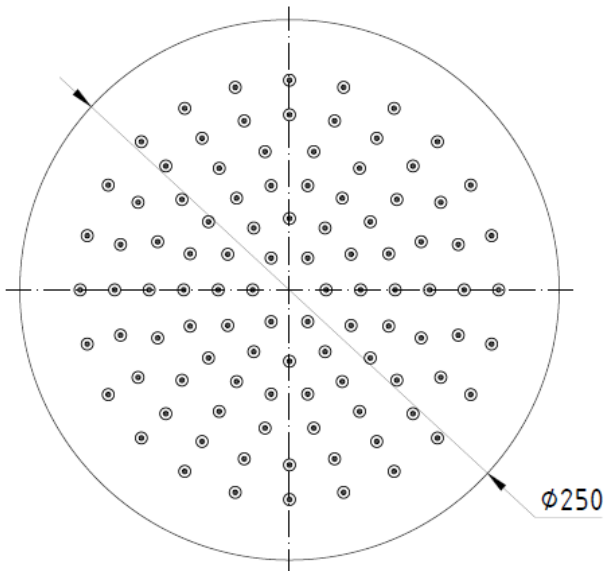

## Cora Overhead Shower 250mm in Brushed SS304

PRS106SS

### Information

- Finish: Brushed SS304
- Material: SS304
- Size:  $\phi$  250mm
- WELS: 3 Star 9L/min