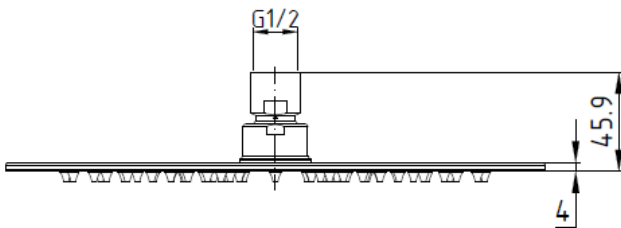

## Cora Overhead Shower 250mm in Brushed SS304

PRS106SS

### Information

- Finish: Brushed SS304
- Material: SS304
- Size:  $\phi$  250mm
- WELS: 3 Star 9L/min